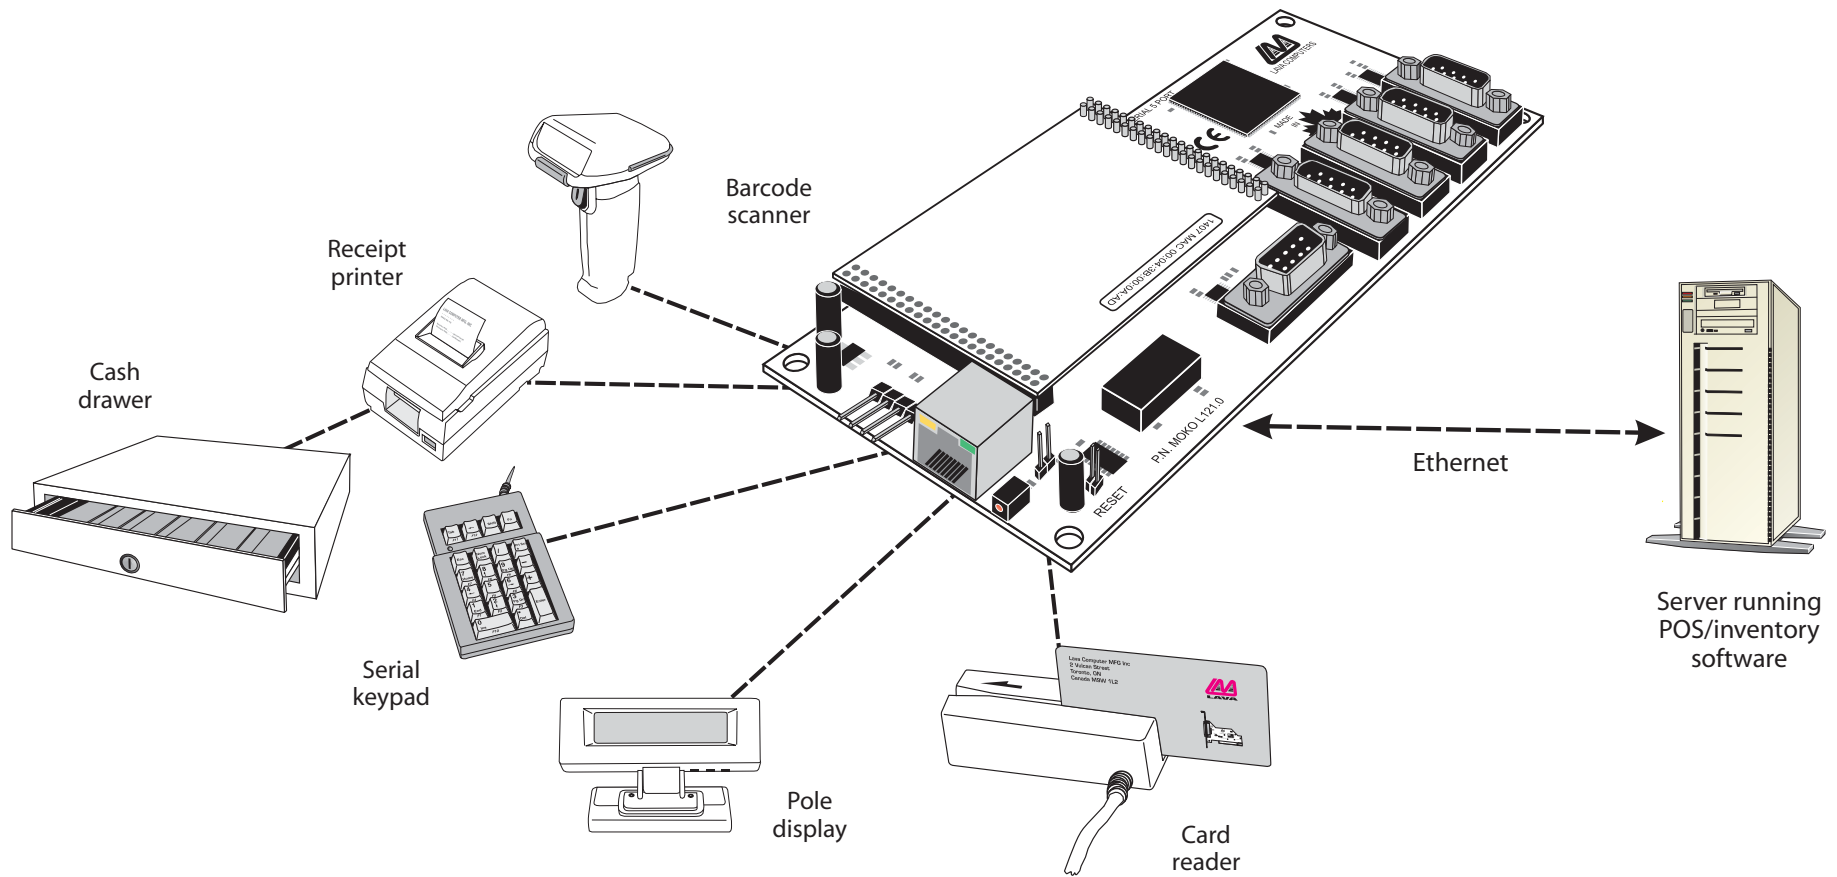

Lava Ether-Serial Link Integration design: computerless POS checkout station

2 Vulcan Street
Toronto, ON
Canada, M9W 1L2

Tel: 416.674.5942
Toll Free (US): 800.241.LAVA
Fax: 416.674.8262

www.lavalink.com