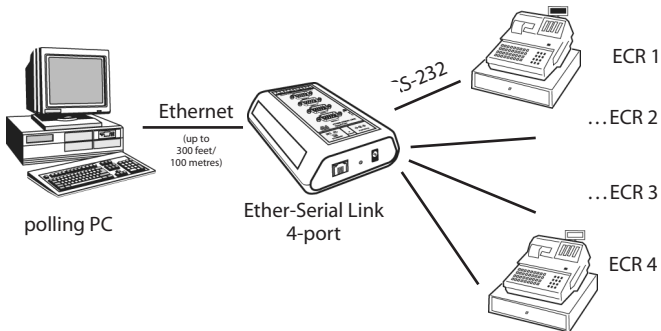

Lava Ether-Serial Links are available in 1-port, 2-port, 4-port and 8-port versions

Local Polling (Networking ECRs)