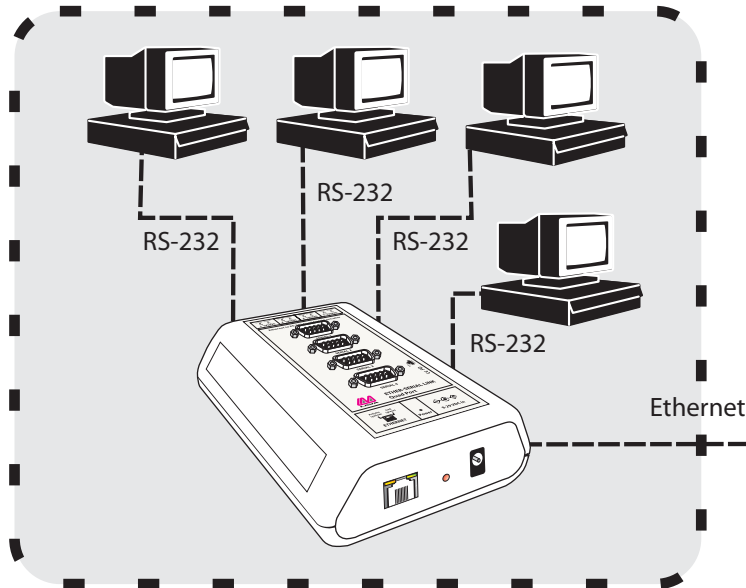

Lava Ether-Serial Link Integration design: POS kitchen terminals

Kitchen cluster:
Ether-Serial Link 4-DB9
supporting kitchen
terminals

Lava
Ether-Serial Link
4-DB9

Lava
Ether-Serial Link
1-DB9

POS station

RS-232