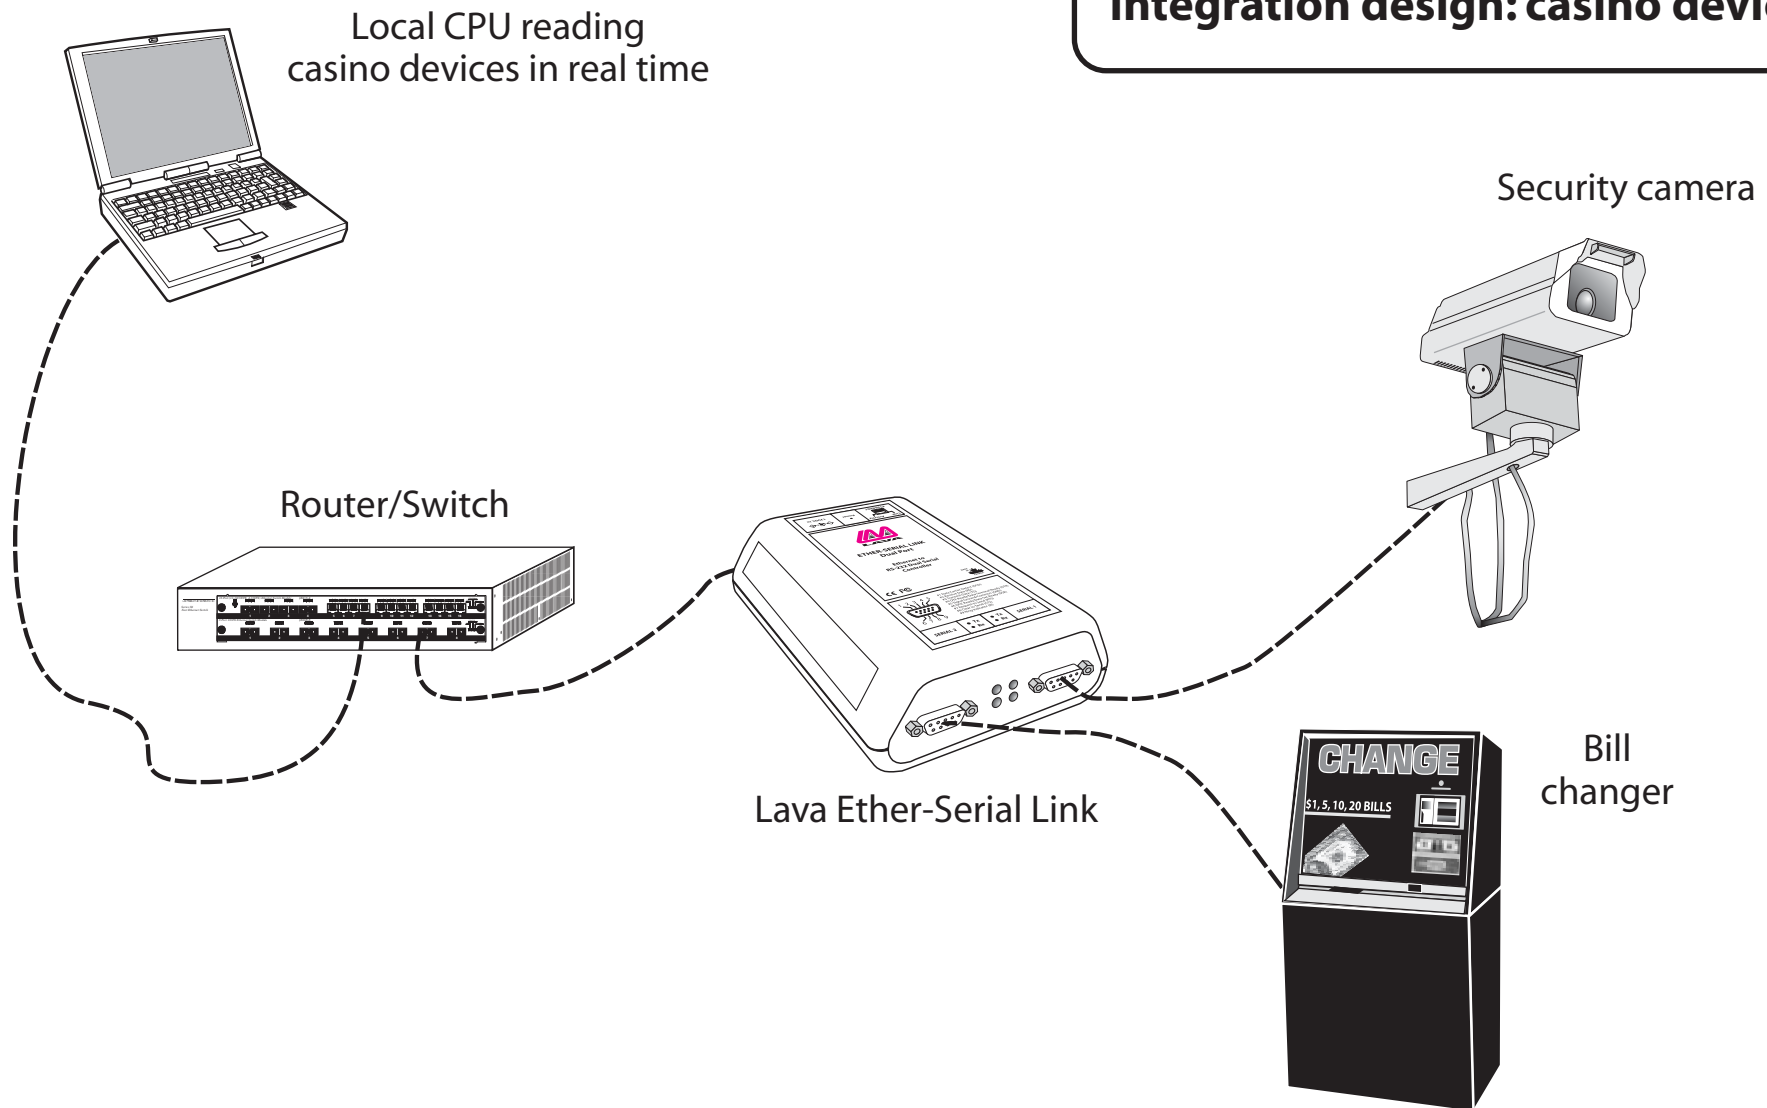

Lava Ether-Serial Link Integration design: casino devices

2 Vulcan Street
Toronto, ON
Canada, M9W 1L2

Tel: 416.674.5942
Toll Free (US): 800.241.LAVA
Fax: 416.674.8262

www.lavalink.com