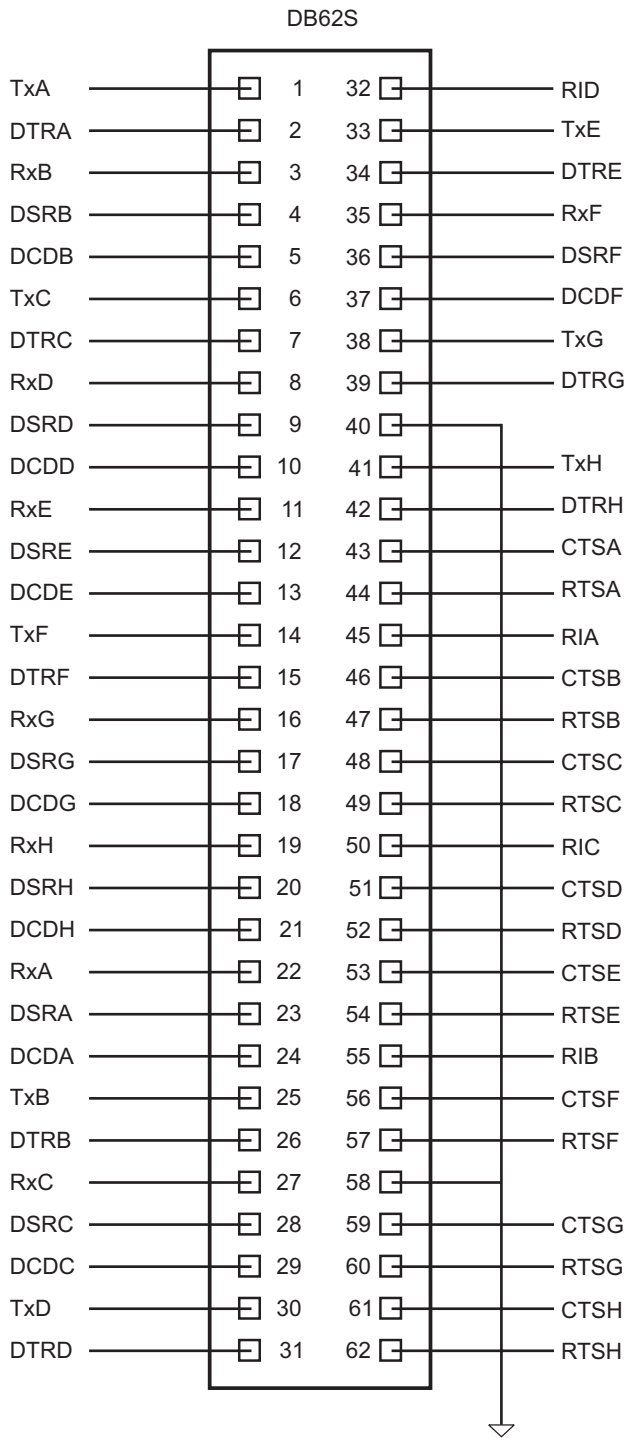

# Lava Octopus-550 PCI Serial Board Connector Pinouts

Connectors A-H

**Lava: "The Source For Ports"**

**LAVA COMPUTER MFG INC.**

2 VULCAN STREET, TORONTO, ON CANADA M9W 1L2

TEL:(416) 674-5942

FAX:(416) 674-8262

[www.lavalink.com](http://www.lavalink.com)

Rev. A01