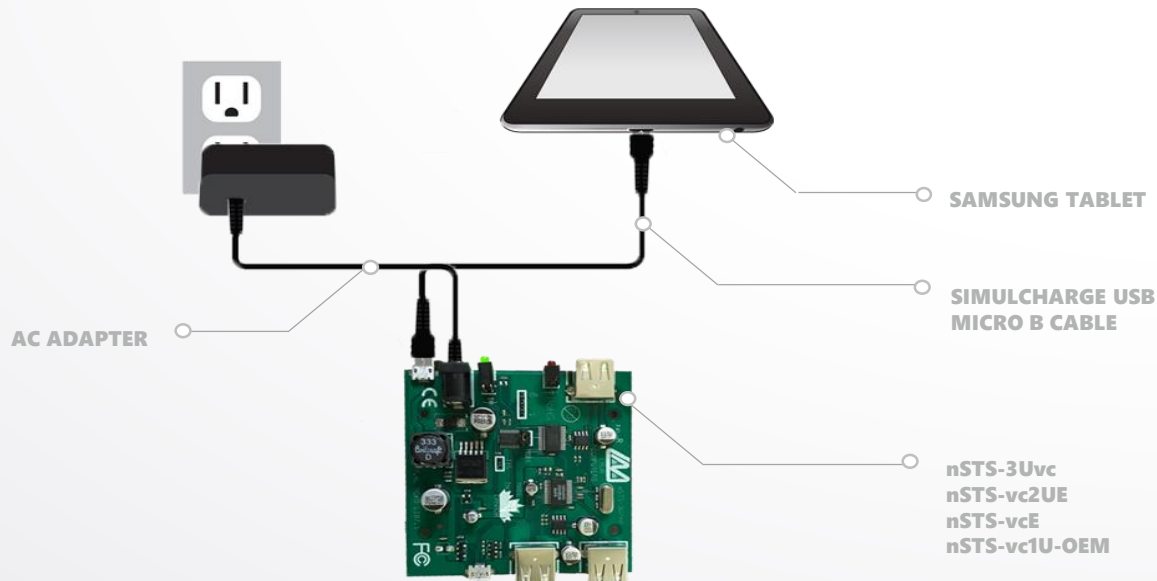

ETHERNET

USB PERIPHERALS

WHY DOCKING DETECT

APPLICATION

With Docking Detect you can plug and unplug your tablet from its enclosure and it will reliably connect power and USB peripherals every time!

Gain plug-n-play flexibility using nSTS in your point of sales, quality control or transportation applications.

FEATURES

- › Supplies power and connectivity to USB peripherals while the tablet is docked to the cradle
- › Enables a standby mode and searching to detect the tablet presence while docked
- › Operates as a plug-n-play tablet solution when power sequence between power, adapter, and the tablet cannot be followed

WHY POWER over ETHERNET or AC POWER SUPPLY

Operate your tablet kiosk for up to 50 feet away from the power source.

POWER over ETHERNET (PoE)

Power over Ethernet (PoE) allows network data and electrical power to be carried over an Ethernet cable, eliminating the need for an electrician to install a dedicated power drop. PoE allows the Samsung tablet and LAVA adapter to be located up to 50 feet from its power source.

AC POWER SUPPLY

The built-in voltage converter allows an external 9 V up to 36 V DC power supply to be located up to 50 feet away from the tablet.

The nSTS-vc adapters provide superior tablet charging by converting the input voltage into 5.2 volts output for use by the tablet.