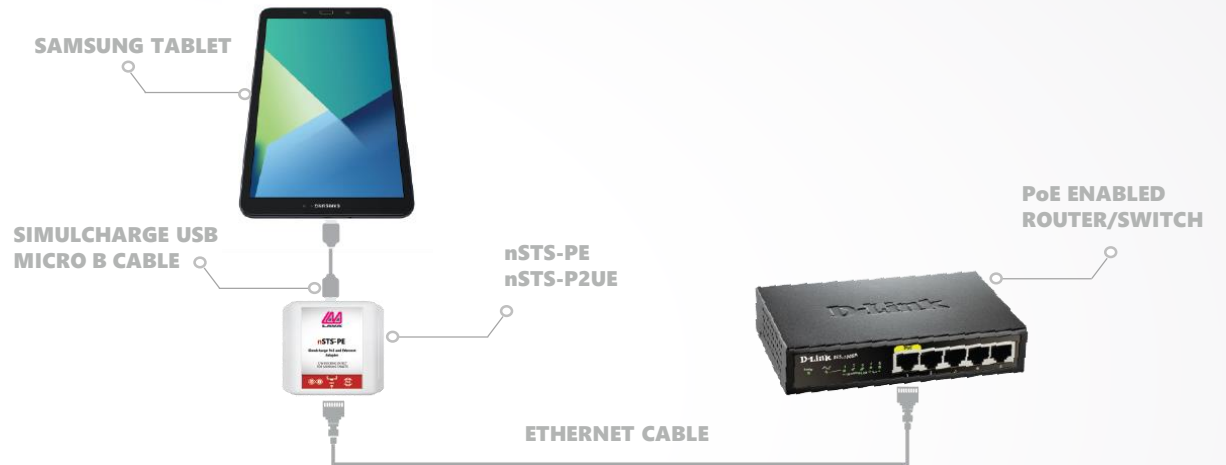

Automatically connect your tablet to a data and power provided by a LAVA adapter as a plug-n-play solution.

Power over Ethernet (PoE)

Power over Ethernet (PoE) allows network data and electrical power to be carried over an Ethernet cable, eliminating the need for an electrician to install a dedicated power drop.

ETHERNET

USB PERIPHERALS

WHY DOCKING DETECT

APPLICATION

With Docking Detect you can plug and unplug your tablet from its enclosure and it will reliably connect power and USB peripherals every time!

Gain plug-n-play flexibility using nSTS in your point of sales, quality control or transportation applications.

FEATURES

- › Supplies power and connectivity to USB peripherals while the tablet is docked to the cradle
- › Enables a standby mode and searching to detect the tablet presence while docked
- › Operates as a plug-n-play tablet solution when power sequence between power, adapter, and the tablet cannot be followed

WHY POWER over ETHERNET or AC POWER SUPPLY

Operate your tablet kiosk for up to 50 feet away from the power source.

POWER over ETHERNET (PoE)

Power over Ethernet (PoE) allows network data and electrical power to be carried over an Ethernet cable, eliminating the need for an electrician to install a dedicated power drop. PoE allows the Samsung tablet and LAVA adapter to be located up to 50 feet from its power source.