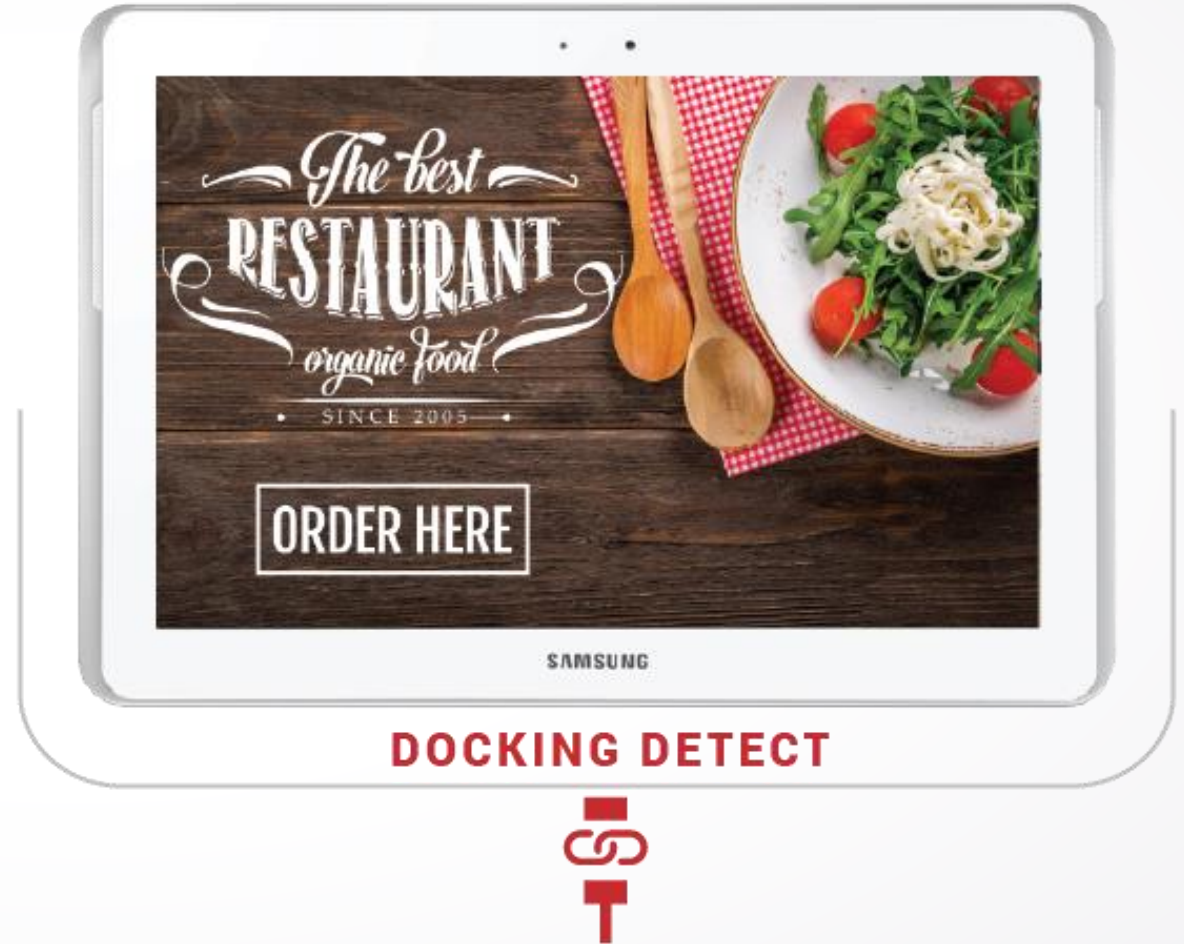

ETHERNET

USB PERIPHERALS

WHY DOCKING DETECT

APPLICATION

With Docking Detect you can plug and unplug your tablet from its enclosure and it will reliably connect power and USB peripherals every time!

Gain plug-n-play flexibility using nSTS in your point of sales, quality control or transportation applications.

FEATURES

- › Supplies power and connectivity to USB peripherals while the tablet is docked to the cradle
- › Enables a standby mode and searching to detect the tablet presence while docked
- › Operates as a plug-n-play tablet solution when power sequence between power, adapter, and the tablet cannot be followed

WHY POWER over ETHERNET or AC POWER SUPPLY

Operate your tablet kiosk for up to 50 feet away from the power source.

POWER over ETHERNET (PoE)

Power over Ethernet (PoE) allows network data and electrical power to be carried over an Ethernet cable, eliminating the need for an electrician to install a dedicated power drop. PoE allows the Samsung tablet and LAVA adapter to be located up to 50 feet from its power source.