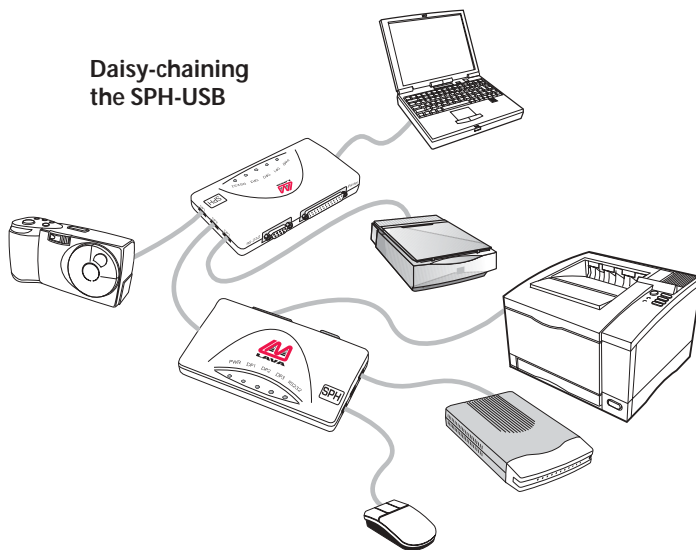

LAVA SPH-USB

www.lavalink.com

Lava SPH-USB

The compact, lightweight, and powerful Lava SPH-USB is a perfect travel companion for on-the-road computer users. The palm-sized, 18 oz external hub serves as a convenient docking station for connecting peripherals to a laptop or a desktop computer. The SPH-USB connects in a snap to a system's USB port using the supplied USB cable, instantly adding three USB 1.1 downstream ports, one bi-directional parallel port, and one 16550 UART serial port. The three USB ports can be used for any USB peripheral, the parallel port for connecting a printer or other parallel peripheral, and the serial port for a PDA, or any other serial device.

This Plug and Play, powered hub can be connected and disconnected without powering down the computer. Users can leave all peripherals attached to the hub, disconnect a notebook from it, and leave. Upon returning, users simply have to plug in again for instant access to all their devices.

The Lava SPH-USB supports daisy-chaining. USB daisy-chaining allows up to 127 peripherals and hubs to form an interconnected network.

Operating System Support:

Windows® 98SE/Me/2000/XP

Product Details:

Warranty: Lava Lifetime Warranty

Dimensions: 3" x 5.25" x 0.75" (7.5 cm x 13.3 cm x 2.0 cm)

Shipping weight: 18.35 oz / 520 g

Feature	Benefit
External hub with three USB 1.1 downstream ports, one parallel port, and one serial port	- Does not require opening a computer to add extra ports - Connects a laptop or desktop PC to devices with one cable connection - Provides network connection without a NIC (Network Interface Card), when using a USB-to-Ethernet adapter
USB 1.1 compatible	- Ideal for any USB 1.1 peripheral: digital camera, scanner, printer, Zip™ drive, modem, tape drive, CD-RW drive, DVD, etc. - Supports throughput rates of up to 12 Mbps for fast and efficient data transfers - Supports daisy-chaining: enables users to connect up to 127 devices - Supports hot-plugging: devices can be plugged in or unplugged without powering down the computer
Carries one serial port	- Ideal for any serial peripheral: external modem, printer, digital camera, handheld/PDA, etc. - Supports high-speed transfer rate of up to 115.2 kbps for fast and efficient data transfers
Carries one parallel port	Ideal for any parallel port peripheral: printer, tape drive, scanner, etc.
2.0 Amp power supply	Delivers true 500mA per-port downstream current on USB ports
Compact and lightweight	Convenient to carry and store

2 Vulcan Street
Toronto, Ontario
Canada
M9W 1L2

TEL: 416.674.5942
FAX: 416.674.8262
E-Mail: sales@lavalink.com